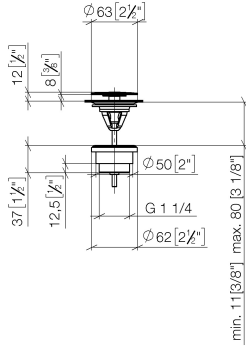

Basin Waste without press-closing 1 1/4" - Brushed Bronze

IMO

10 126 970

Fits: IMO, LULU, MADISON, MEM, TARA,
CL.1, LISSÉ, VAIA, META, CYO

	Brushed Bronze	10 126 970-42
	Chrome	10 126 970-00
	Brushed Platinum	10 126 970-06
	Platinum	10 126 970-08
	Durabress (23kt Gold)	10 126 970-09
	Dark Chrome	10 126 970-19
	Light Gold	10 126 970-26
	Brushed Light Gold	10 126 970-27
	Brushed Durabress (23kt Gold)	10 126 970-28
	Matte Black	10 126 970-33
	Brushed Champagne (22kt Gold)	10 126 970-46
	Champagne (22kt Gold)	10 126 970-47
	Brushed Chrome	10 126 970-93
	Brushed Dark Platinum	10 126 970-99

Basin Waste without press-closing 1 1/4" - Brushed Bronze

IMO

10 126 970

Only suitable for sinks without an overflow.

Basin Waste without press-closing 1 1/4" - Brushed Bronze

10 126 970

mm [inches]

10 126 970

Parts for other finishes can be found here: [Chrome](#)

Spare parts list

No.	Item Number	Name	Quantity used	Delivery time
1	09 31 20 097-42	plug	1	60
2	09 30 30 179 90	screw	1	2
3	09 11 01 038-42	cup	1	60
4	09 14 05 061 90	seal	1	2
5	09 14 03 153 90	seal	1	2
6	09 11 10 156-42	connection	1	60